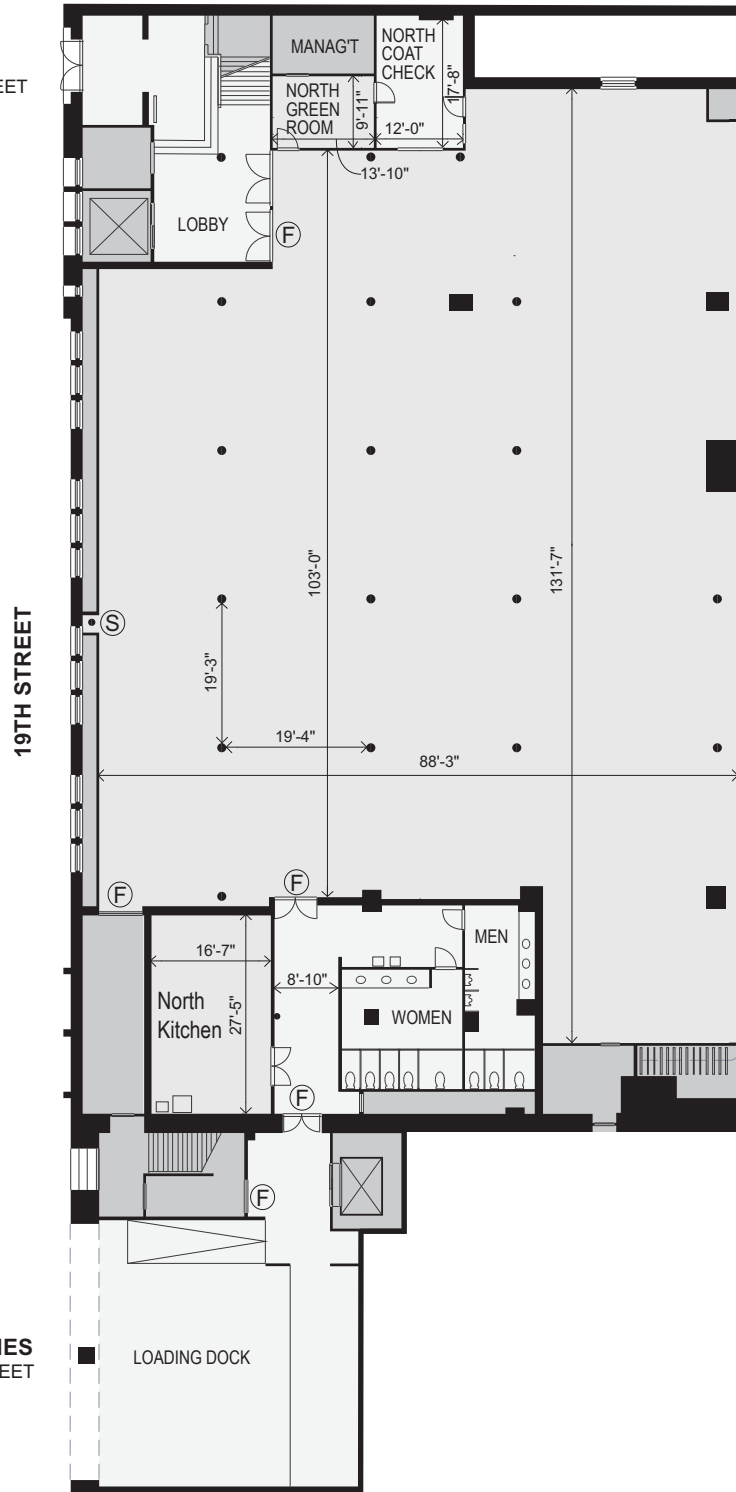

Metropolitan Pavilion

NORTH PAVILION

125 West 18th Street, New York, New York 10011
 110 West 19th Street, New York, New York 10011
 Telephone 212 463 0071 Fax 212 463 0946
 www.metropolitanevents.com

MAXIMUM OCCUPANCY 600 PERSONS

- (F) FIRE EXIT
- (S) STANDPIPE
- USEABLE AREA 10,159 S.F.
- TOTAL AREA 13,431 S.F.

ENTRANCE
110 W. 19TH STREET

ALL DELIVERIES
124 W. 19TH STREET